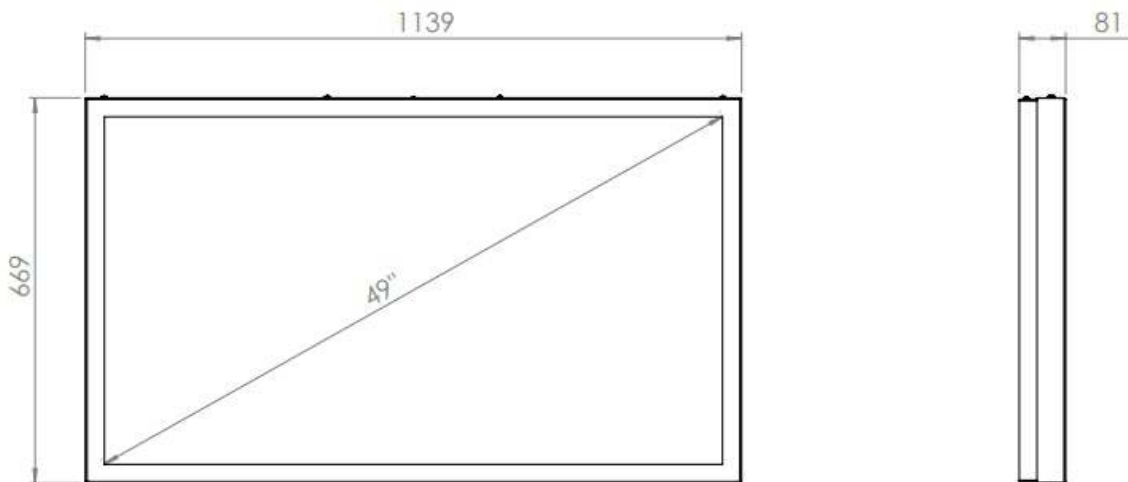

HI-ND WALL CASING PROTECT 49" LANDSCAPE

Our Wall casing Protect use polycarbonate to protect the display. Different models in landscape and portrait mode to allow airflow from top to bottom as only the sides are covered completely to the wall. Space for computer and power plugs inside. Available in black and white as standard but custom and materials like brass and stainless can be ordered upon request.

TECHNICAL DRAWING

SPECIFICATION

Features

No visible cables
Space for computer and powerplugs inside
Covered from sides
Cable outlets on top and bottom
Optimized air ventilation for portrait mode
Wall mount included
Polycarbonate protection

Material options

Powder coated metal

Display options

VESA 200x200 / 300x300

Powder coating colors

Black, RAL 9005str
White, RAL 9003str
Custom color upon request

Part number & Description

WC4900-0101-51	Wall casing, Landscape White, Polycarbonate
----------------	---